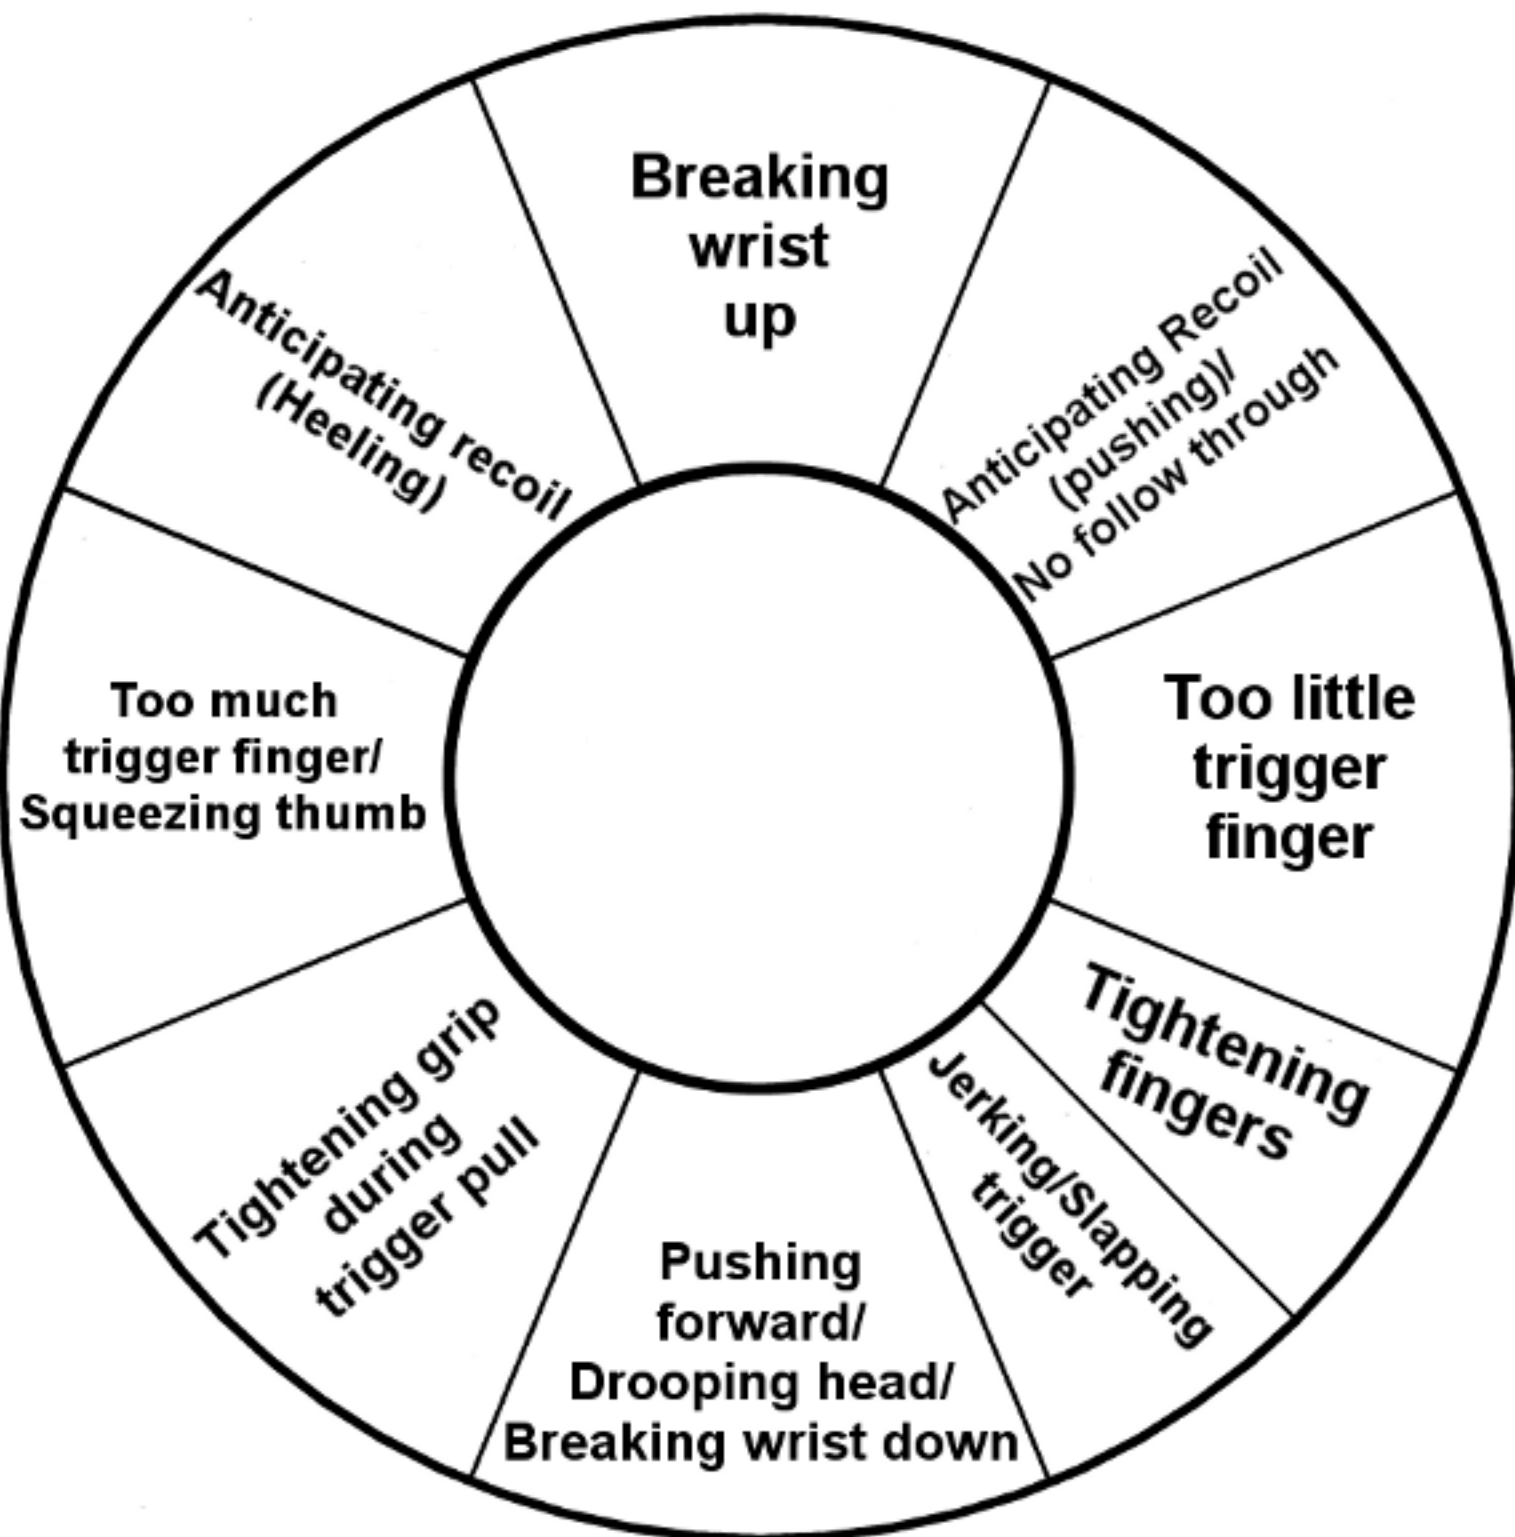

Left Handed Pistol Correction Chart

Rev 1.00a

by GunLink
<http://www.GunLink.info>

<http://www.GunLink.info>

Your Online Firearms Community