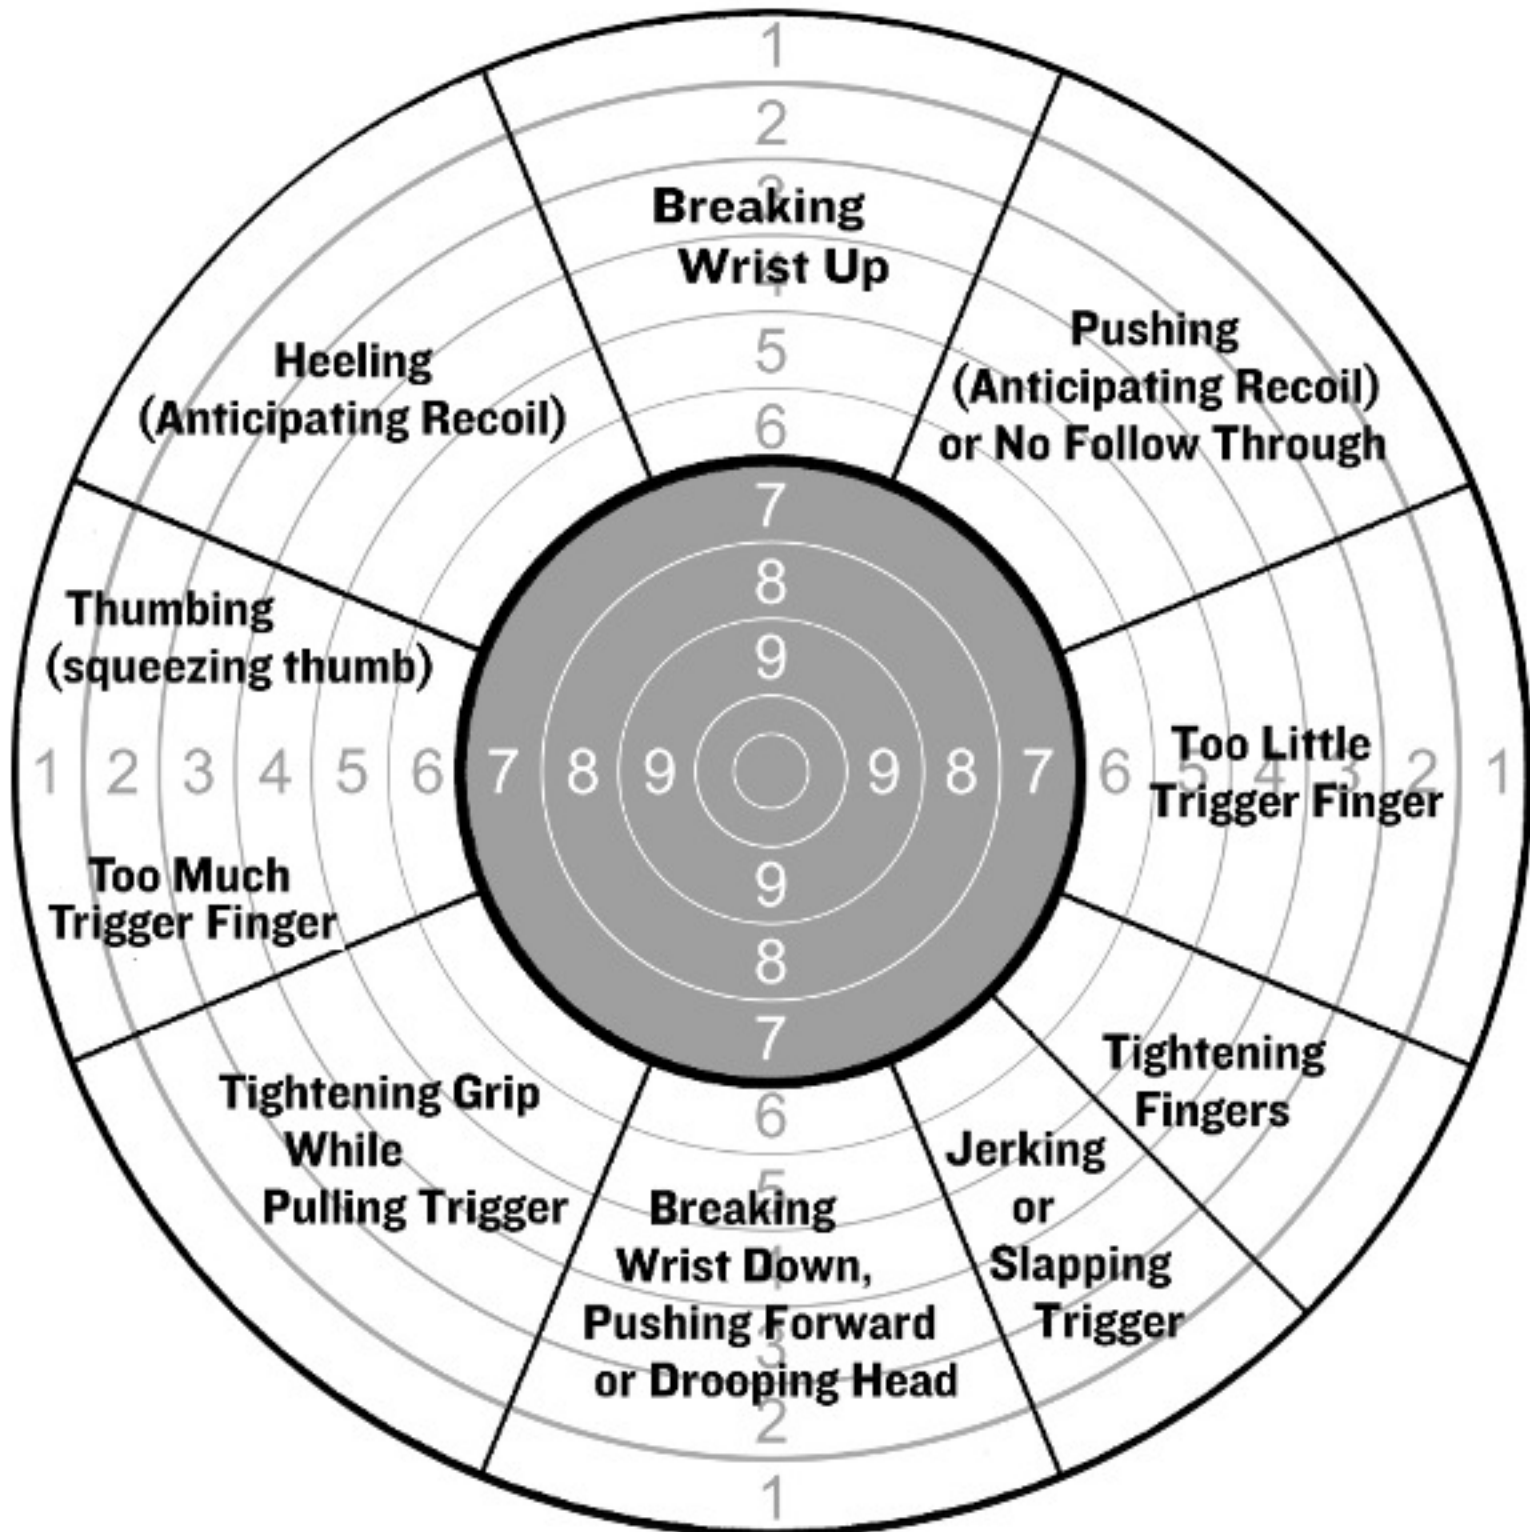

Left Handed Pistol Correction Chart

Rev 1.00a

With Scoring Rings

by GunLink

<http://www.GunLink.info>

<http://www.GunLink.info>