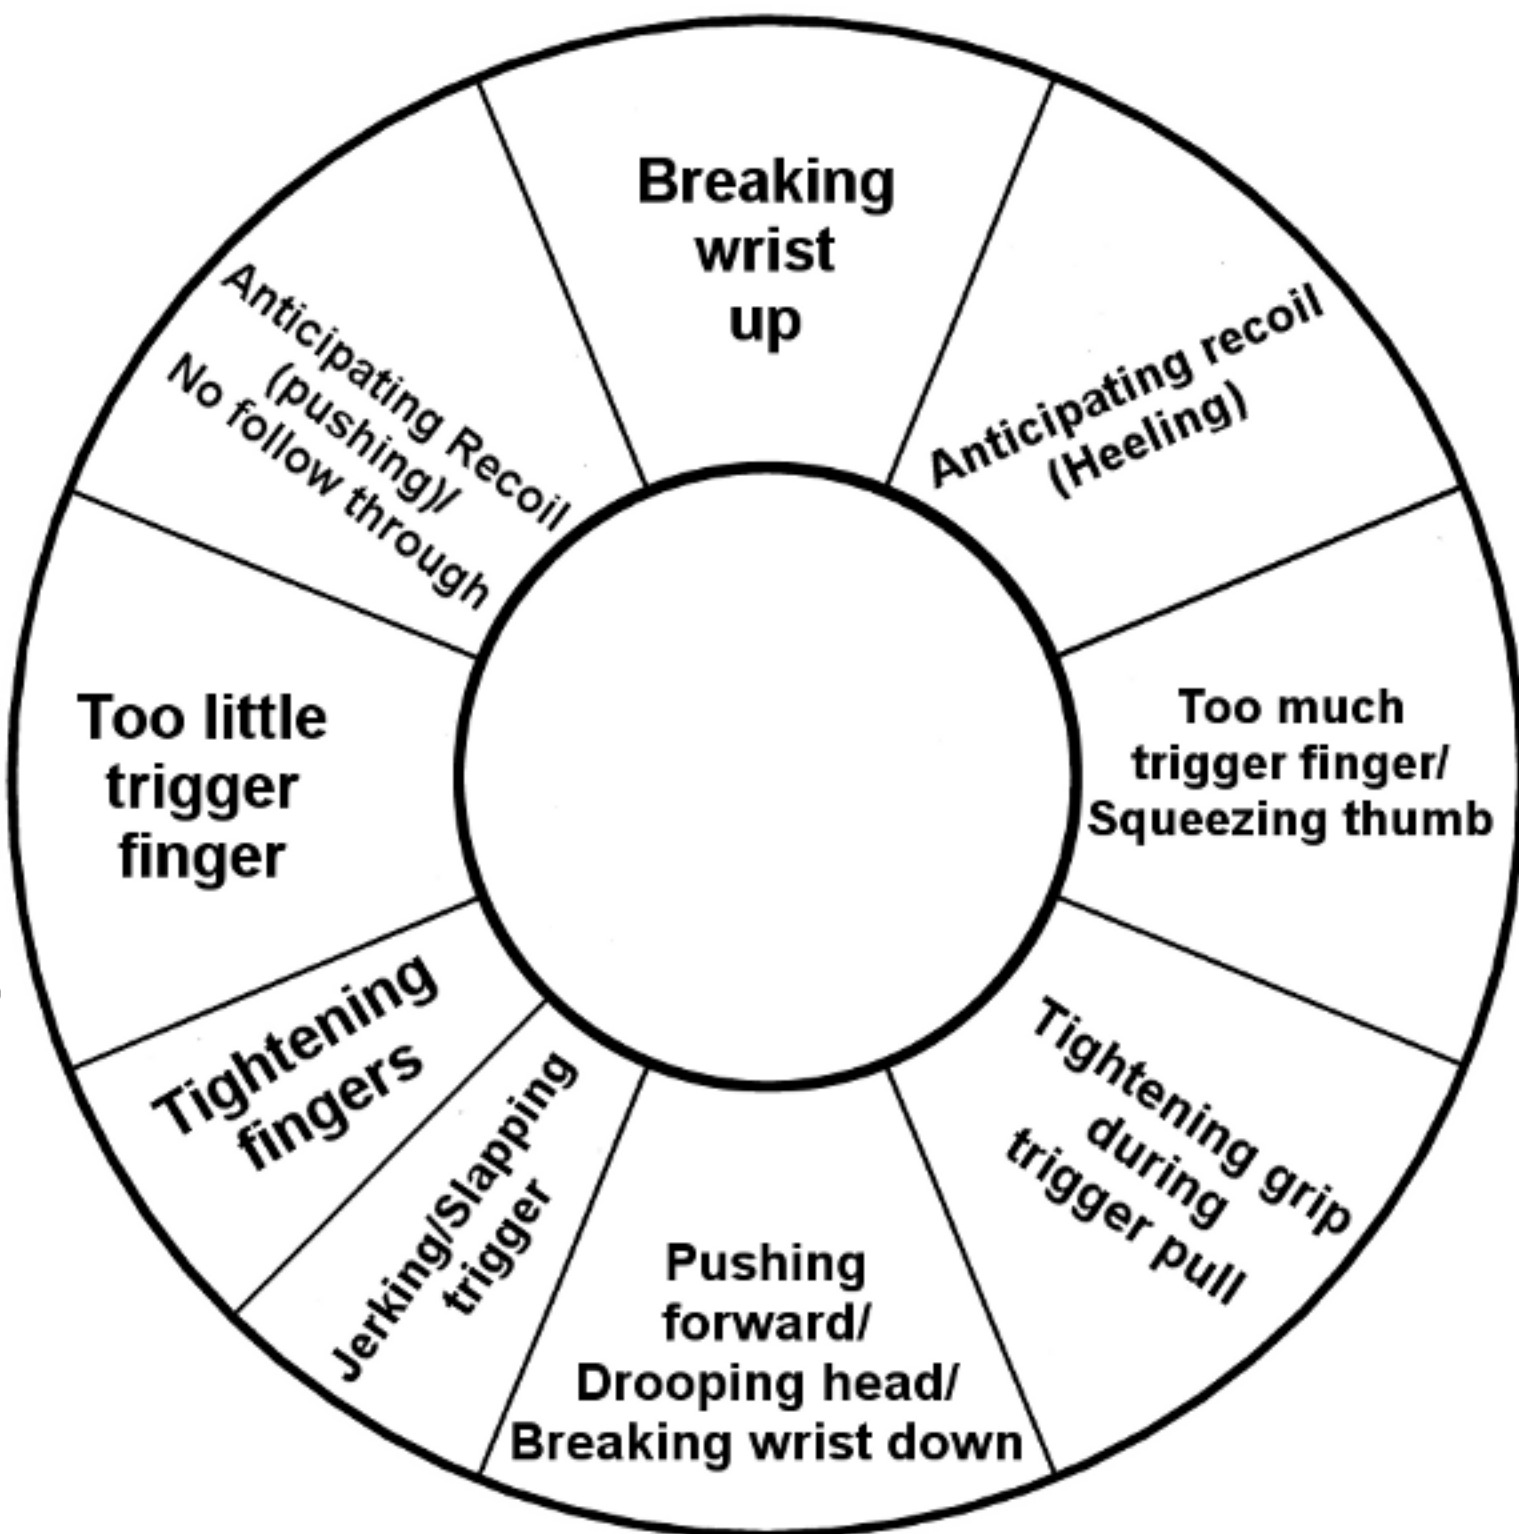

Right Handed Pistol Correction Chart

Rev 1.00a

by GunLink
<http://www.GunLink.info>

<http://www.GunLink.info>

Your Online Firearms Community